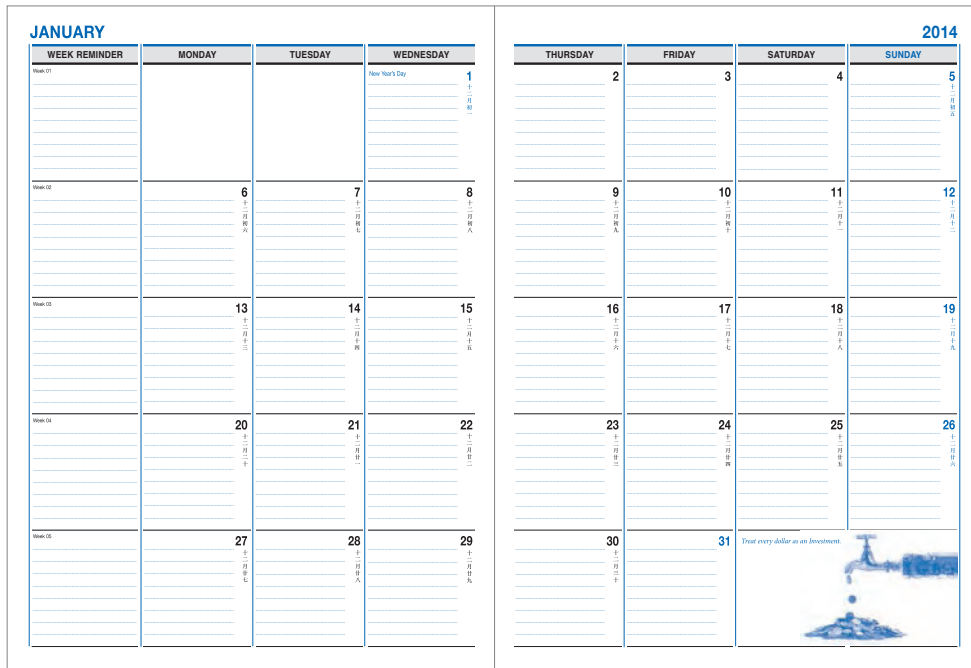

## 814 Desk Planner

Material : 2 Tone PVC  
 Print : 2 Colours  
 Size : 22cm x 29.5cm  
 Colour : Black

- Personal Memoranda
- Reference Calendars
- Important Dates
- Monthly Planners
- Yearly Planners

## 816 Management Planner

Material : 2 Tone PVC  
 Print : 4 Colours  
 Size : 22cm x 29.5cm  
 Colour : Blue • Black

## Mouse-Pad Planner

Material : PVC with 12 Months Planner  
 Size : 22.8cm x 19cm

### 4C Table Planner

Material : PVC Available in 2 Sizes  
 Big : 52cm x 38cm  
 Mini : 38cm x 28cm  
 Colour : Red • Blue • Black