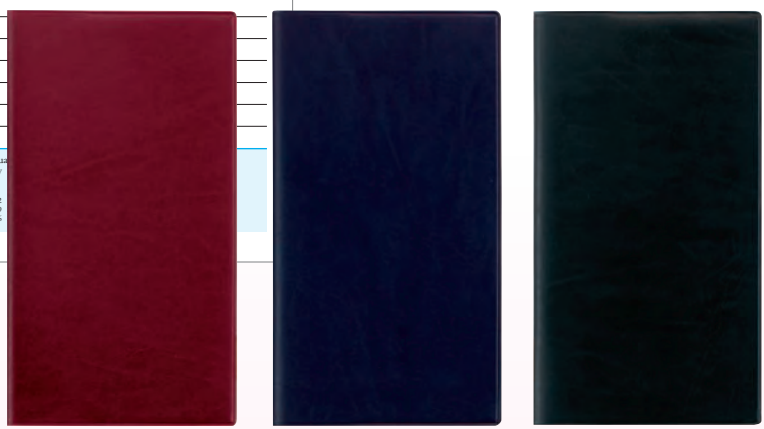

- Personal Information
- Reference Calendars
- Time Zones Map
- International Holidays
- IDD Codes
- Conversions
- Measurements
- Personal Directory
- Colour World Map

Code : Slim Diary (Vertical format)
Material : PVC
Colour : Red • Blue • Black

Code : Slim Diary (Horizontal format)
Material : PVC
Colour : Black

JANUARY 2014 Week 2

6 Monday 6/359 **7 Tuesday** 7/358 **8 Wednesday** 8/357

9 Thursday 9/356 **10 Friday** 10/355 **11 Saturday** 11/354